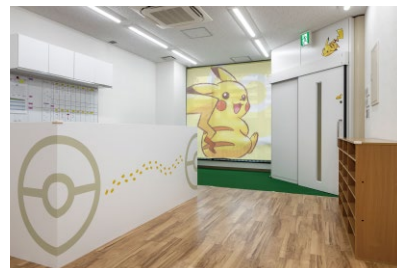

Pokémon Global Academy Miyazakidai

©Nintendo-Creatures-GAME FREAK-TV Tokyo-ShoPro-JR Kikaku ©Pokémon